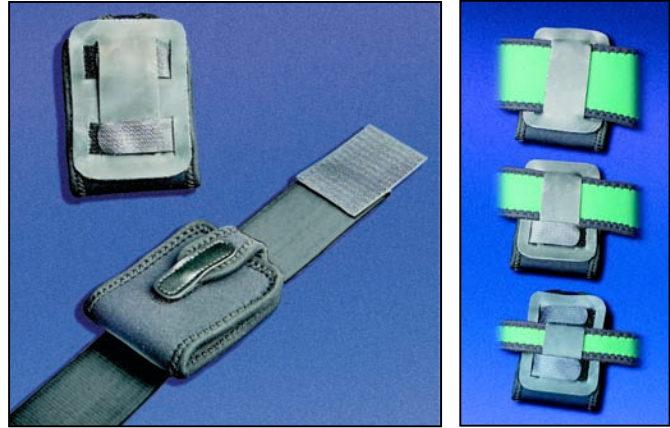

304 Andrea Drive • Belgrade, MT 59714
www.optechusa.com • www.neotechstraps.com
800-251-7815 • info@optechusa.com

PRESS RELEASE
FOR IMMEDIATE RELEASE

ACCESSORY SERIES

WIRELESS POUCH™ ADAPTOR KIT gives you added versatility for attaching NEOTECH's **WIRELESS POUCH™** comfortably to your body!

NEOTECH's unique accessory for our **WIRELESS POUCH®** allows users to use this pouch in a wide variety of configurations. Developed to allow for maximum versatility, the **WIRELESS POUCH™ ADAPTOR KIT** is ideal for concealing wireless transmitters on performers in theatre or film. The touch fastener receptive elastic allows the transmitter to be worn comfortably beneath clothing, while NEOTECH's **WIRELESS POUCH™** protects it against moisture and impact.

The leather adaptor piece allows the orientation of the transmitter to be configured for maximum ease and efficiency. It also allows the **WIRELESS POUCH™** to be worn securely on straps or belts of varying widths, 1", 2" or 3".